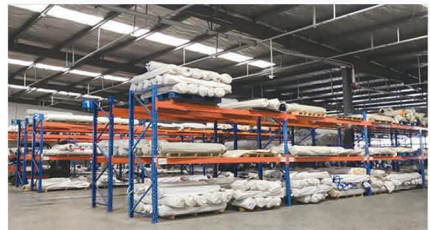

D

Quick turn production
and delivery options;
14-20 days
FOB, LDP, DDP logistics
options
Shipping to over 60
countries

COOPERATION PARTNER

Qingdao Qianfeng CapArt INT'L CORP. products are exported to more than 50 countries including the USA, Europe and Japan. Research and development personnel more than 60 person, up to now 24 patents. We cooperated with many famous brands such as New Era, COSTCO, DISNEY, TARGET, MITCHELL&NESS, FANATICS, Etc.

our workshop can coordinated management
integrated with cutting, sewing, ironing and needle detecting.

AUTOMATIC WORKSHOP

AUTOMATION
FACTORY

14/14

Our Warehouse

We have professional
intelligent warehousing logistics